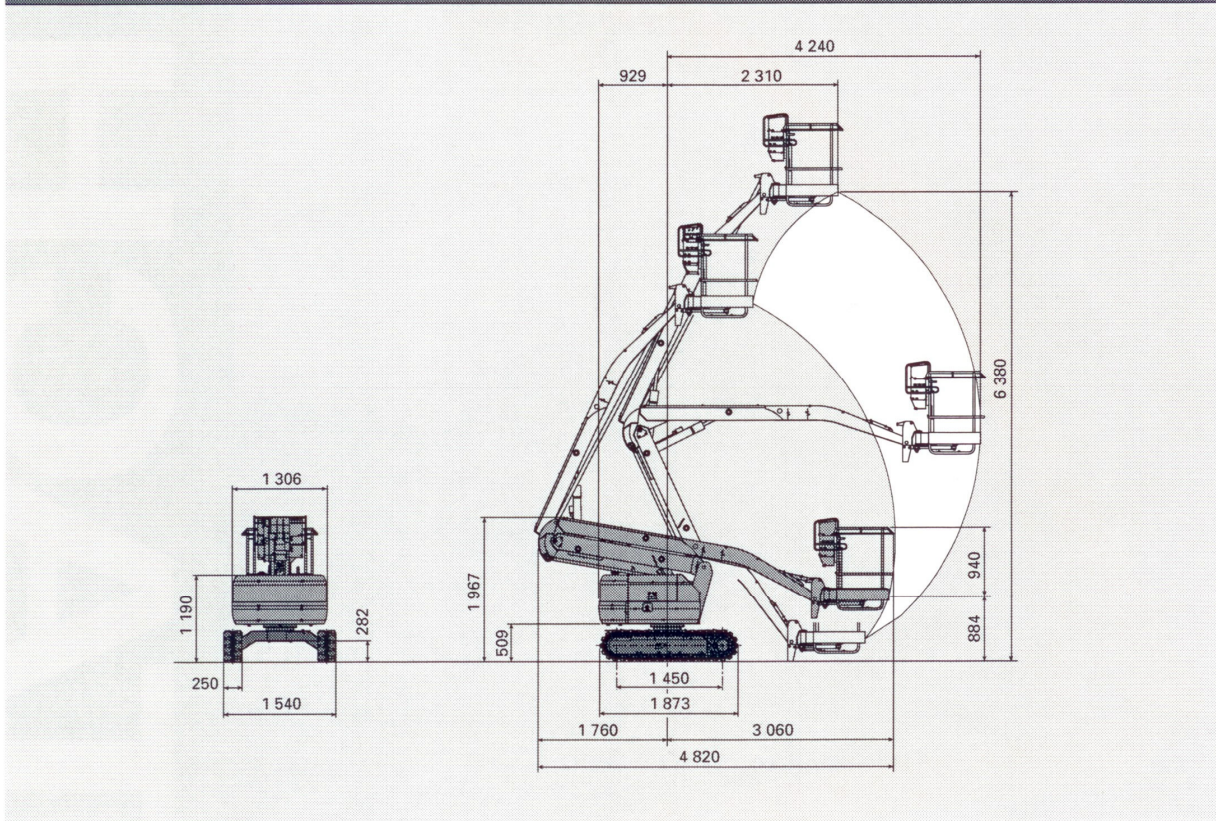

Hitachi HX64B

Specifications

HX64B

Max. working height	8.5 m
Max. platform height	6.5 m
Max. horizontal outreach	5.0 m
Max. load capacity	150 kg
Platform inner size (l x w x h)	0.8 x 0.7 x 1.1 m
Platform rotator	180 degrees
Travelling speed (low/high)	0.8/1.6 km/h
Slewing angle	360 degrees continuous
Operating weight	2 500 kg
Transport length	4 820 mm
Transport width	1 540 mm
Transport height	1 967 mm
Crawler shoe width	250 mm non-marking rubber
Engine	Kubota D722-KA
Max. output	8.8 kW/2 300 rpm
Fuel tank capacity	30 l

Dimensions

Eurosupply Hoogwerksystemen BV
 Oostelijke Randweg 16 (havennr: M049)
 4782 PZ Moerdijk
 Tel: 0168-329331 Fax: 0168-327730
 WWW.eurosupply.net Info@Eurosupply.net